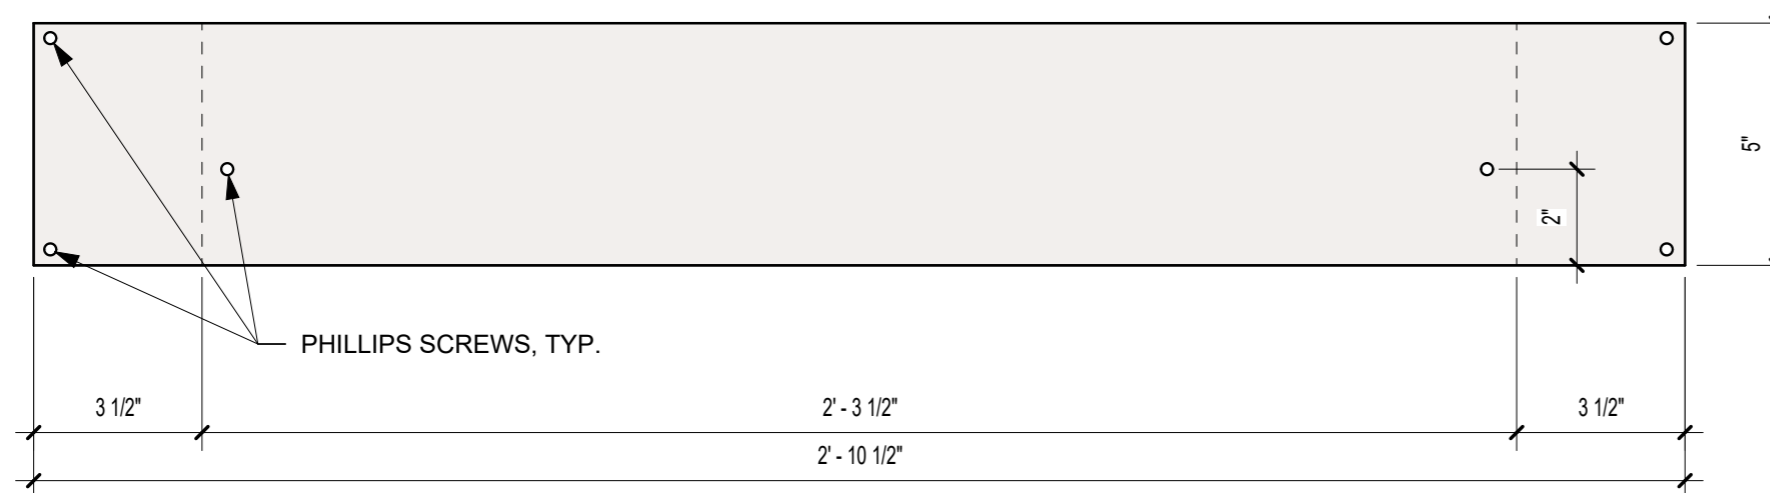

CADDY - TOP ELEVATION

TYP. COMMUNION CUP - FRONT ELEVATION

CADDY - FRONT ELEVATION

PEW CADDY		REVISION:	PROJECT NO: XXXXX
SHEET REF:	McKnight Crossings Church of Christ 2515 S McKnight Road, St. Louis, MO 63124		DATE: 01/01/25
SCALE: 3" = 1'-0"			001