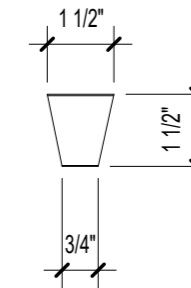

CADDY - TOP ELEVATION

TYP. COMMUNION CUP - FRONT ELEVATION

CADDY - FRONT ELEVATION

PEW CADDY		REVISION:	PROJECT NO: XXXXX
SHEET REF:	McKnight Crossings Church of Christ 2515 S McKnight Road, St. Louis, MO 63124		DATE: 01/01/25
SCALE: 3" = 1'-0"			001