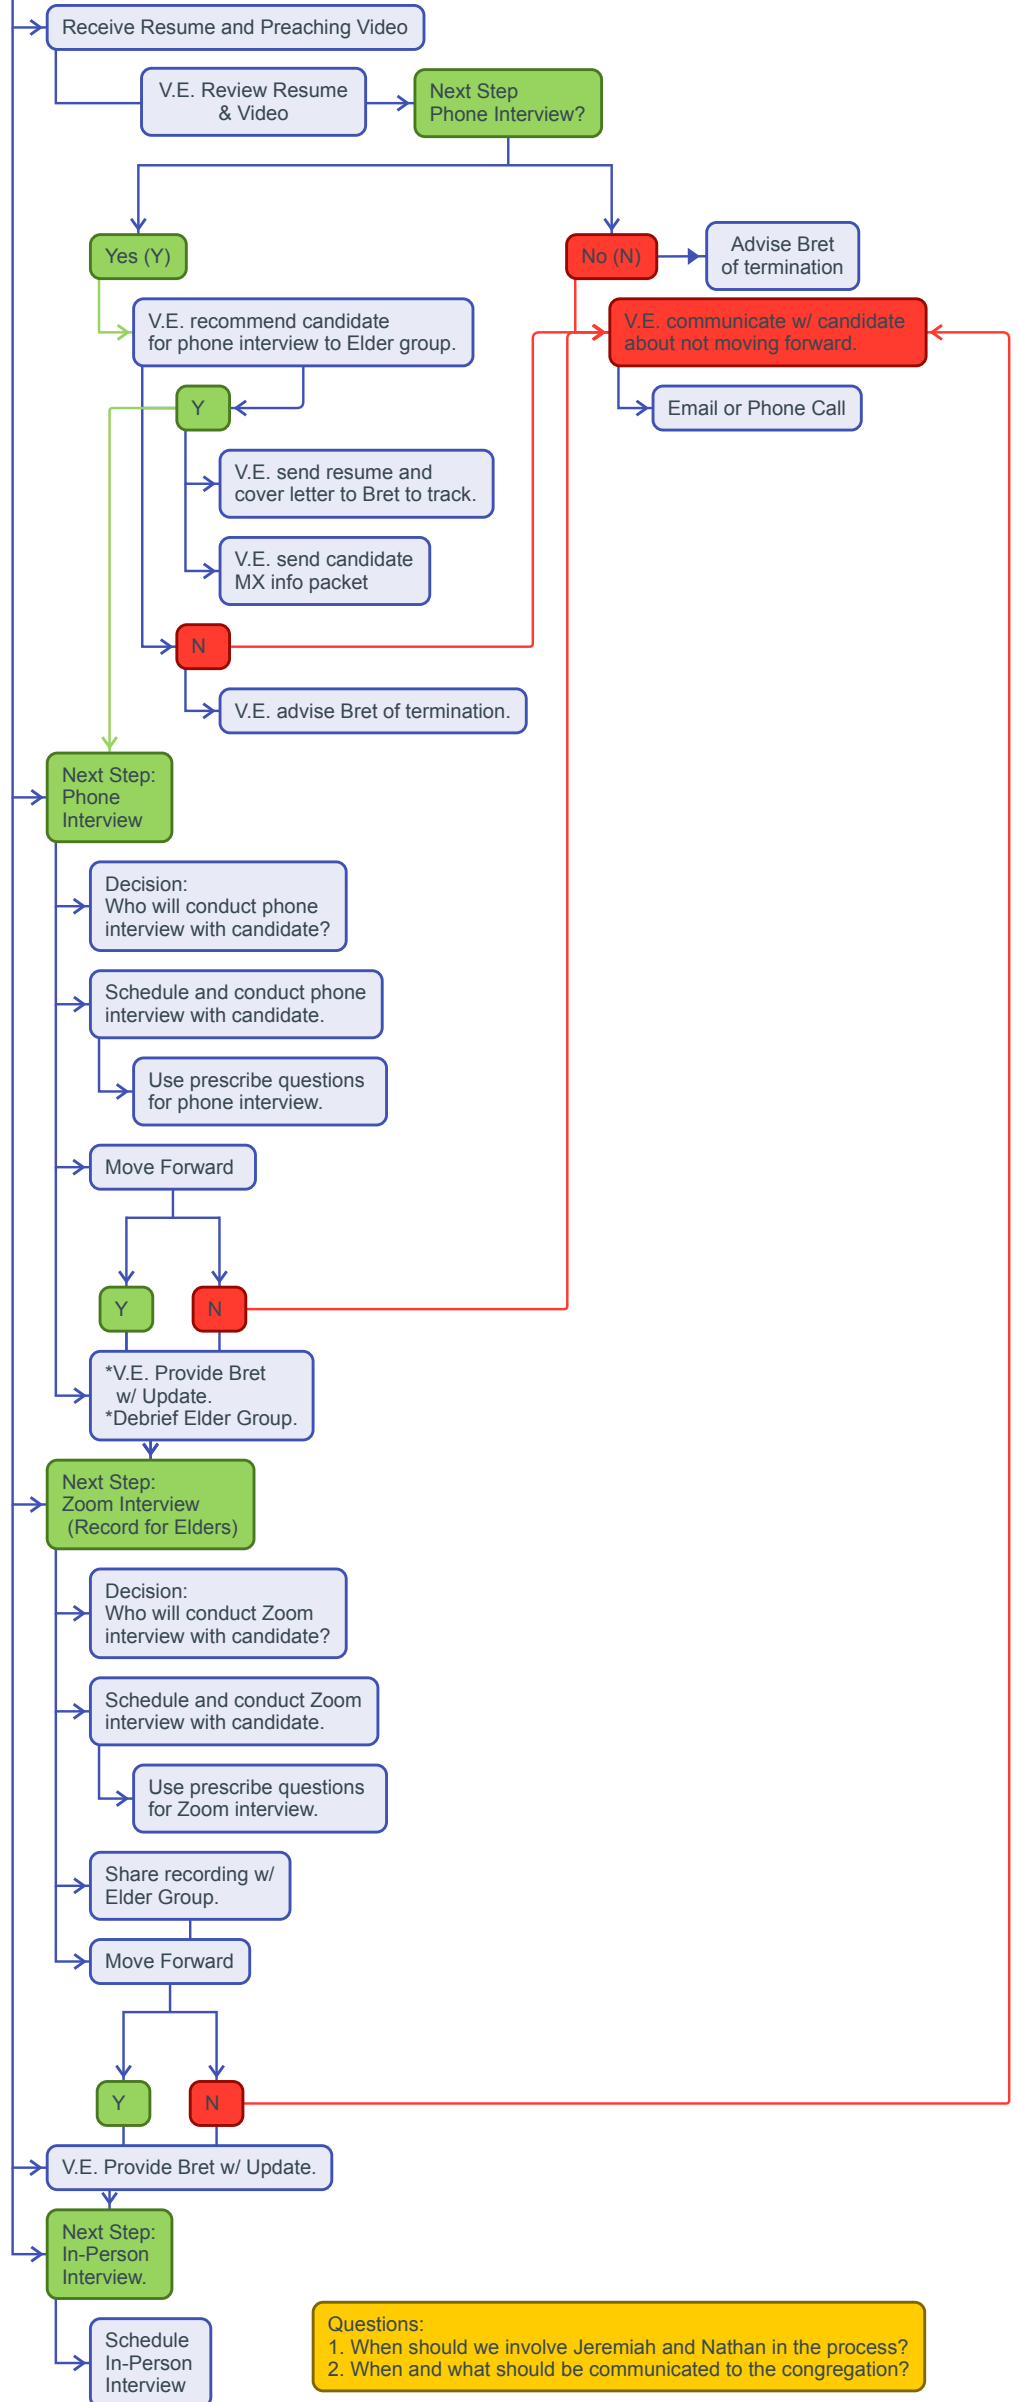

Senior Minister Search Process Post Resume

Questions:
 1. When should we involve Jeremiah and Nathan in the process?
 2. When and what should be communicated to the congregation?